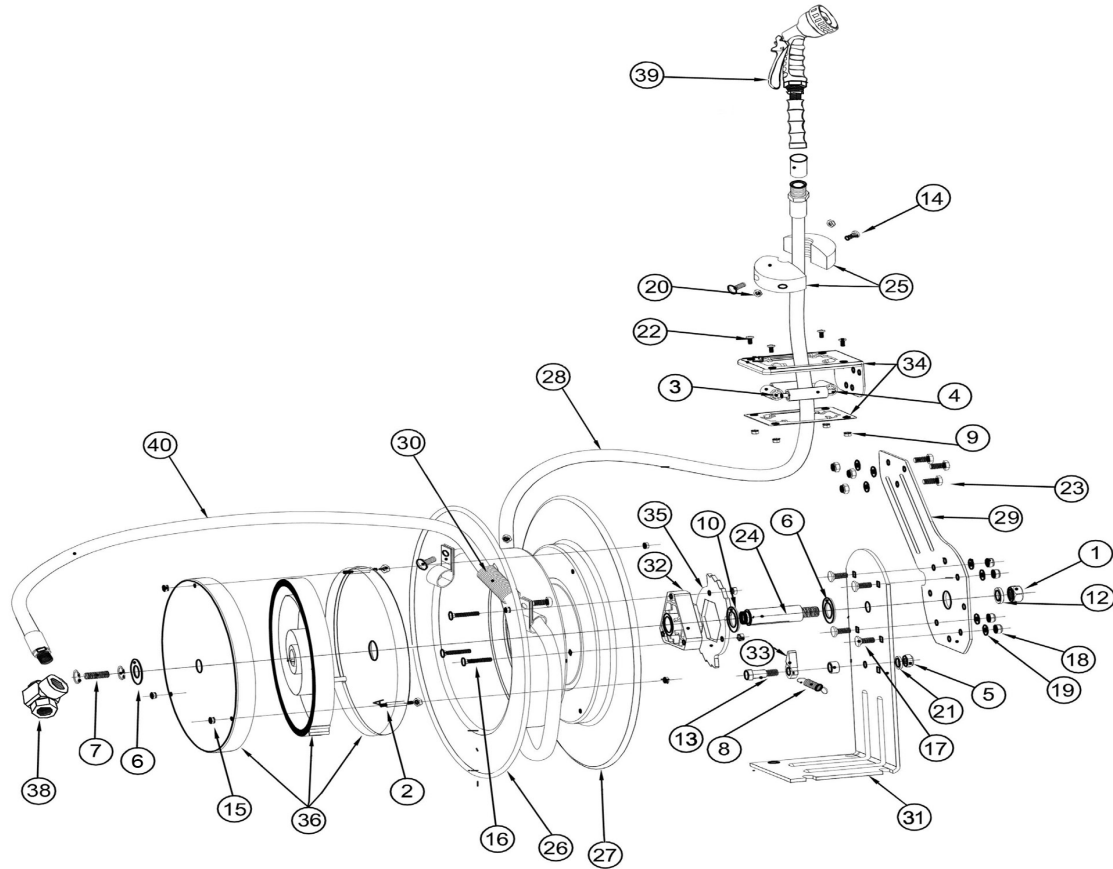

Parts Information:  
**Heavy-Duty Retractable Water Hose Reel**  
**15m Ø13mm ID Rubber Hose**  
**Model No: WHR1512**

Item	Part No.	Description	Qty	Item	Part No.	Description	Qty
1	SN16.S	Steel Nut M16	1	22	WHR1512.22	Phillips Screw 5mm	4
2	WHR1512.02	Threaded Stud 6mm	3	23	SS816.S	Hex Head Set Screw M8 x 16mm	3
3	WHR1512.03	Roller, Short 59mm	2	24	WHR1512.24	Centre Axle	1
4	WHR1512.04	Roller, Long 68mm	2	25	WHR1512.25	Ball Stop Assembly	1
5	SN10.S	Steel Nut M10	1	26	WHR1512.26	Drum, Right Side	1
6	FWM20.S	Flat Washer M20	2	27	WHR1512.27	Drum, Left Side	1
7	WHR1512.07	Threaded Stud 10mm	1	28	WHR1512.28	Hose Assembly	1
8	WHR1512.08	Spring for Latch Pawl	1	29	WHR1512.29	Arm	1
9	FN5.S	Flange Nut Serrated M5	4	30	WHR1512.30	Guard Spring	1
10	WHR1512.10	Spacer	1	31	WHR1512.31	Base	1
12	SWM16.S	Spring Washer M16	1	32	WHR1512.32	Hub Bearing Assembly	1
13	WHR1512.13	Tightening Bolt, Latch Pawl	1	33	WHR1512.33	Latch Pawl	1
14	WHR1512.14	Phillips Screw 6mm	2	34	WHR1512.34	Guide Roller Bracket Assembly	1
15	FN6.S	Flange Nut Serrated M6	3	35	WHR1512.35	Ratchet Pawl	1
16	WHR1512.16	Carriage Bolt 6mm	3	36	WHR1512.36	Main Spring Assembly	1
17	WHR1512.17	Carriage Bolt 8mm	4	38	WHR1512.38	Water Inlet Valve (Brass)	1
18	NLN8.S	Nyloc Nut M8	7	39	WHR1512.39	Spray Gun	1
19	FWM8.S	Flat Washer M8	7	40	WHR1512-40	Leader Hose 2M	1
20	SN6.S	Steel Nut M6	2	--	SM40.V2-10	O-Ring 18.34 x 12.04 x 3.15mm (Not Shown)	--
21	FWM10.S	Flat Washer M10	1				